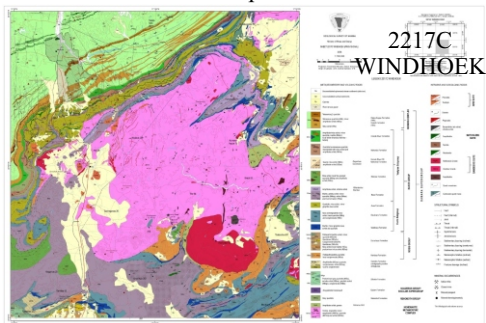

The price of 1:100 000 blocks depends on price of 1:250 000 sheet (e.g. Block 2014A Fransfontein sheet = N\$1500/8+15% = N\$215)

**VARIOUS GEOLOGICAL MAPS**

1:250 000 Map Series

1:1 000 000 Map

1:100 000 Map Series